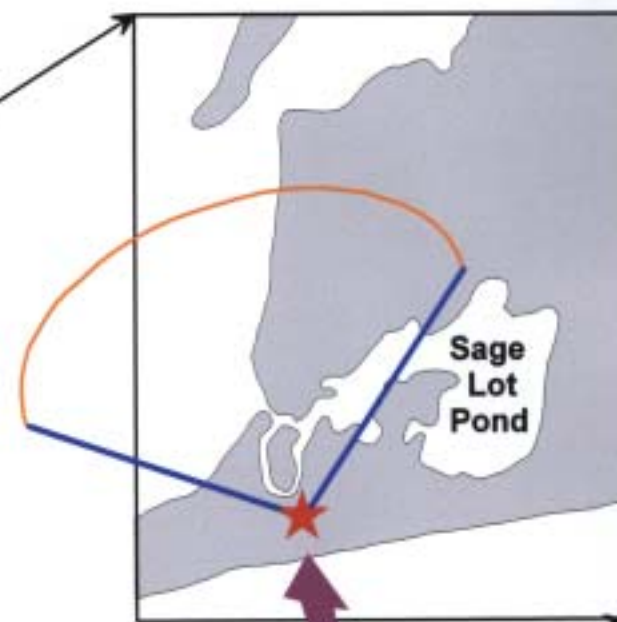

The panorama images of the Sage Lot Pond channel correspond roughly to the cone-shaped area originating from the camera site on Dead Neck, as shown.

Camera Site